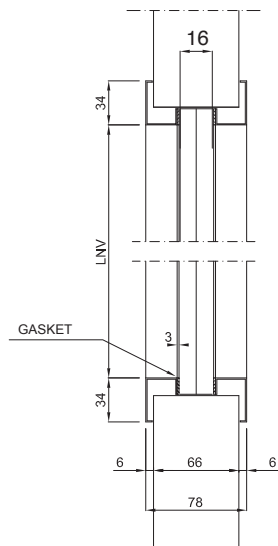

NOVOGLASS, complex glazed door REI 30-60 (also without horizontal beam)