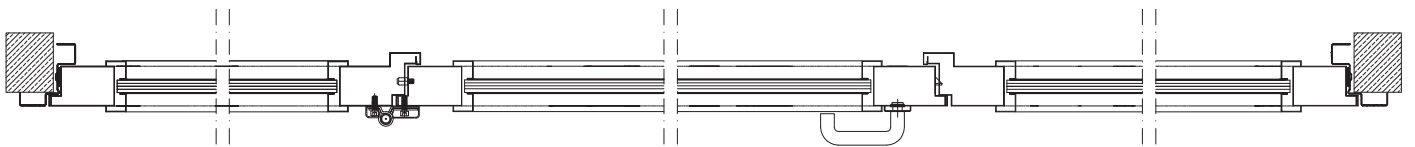

Technical details:

- Frame in galvanized steel mm. 15/10, without bottom profile.
- Leaf with steel structure, aligned to the frame. Possible increasing of the bottom profile.
- Fire proof glasses fixed by means of glazing beads without screws on sight and gasket in between.
- Complex glazing doors with fixed partition.
- Special finishing: painting in RAL colors or stainless steel.
- Standard equipment: hinges with three wings, lock on both leaves, door closers.
- Max size possible mm. 5270x3950h.

Vetrata complessa Novoglass REI 60 a due ante, lato tirare.
Novoglass REI 60 complex glazed door, pull side.

Porta vetrata Novoglass REI 60 a due ante, maniglioni Novopush.
Novoglass REI 60 glazed door two leaves .

NOVOGLASS, complex glazed door REI 30-60 (also without horizontal beam)

REI 30

REI 60

sec. A

sec. B

sec. C

sec. A1

sec. B1