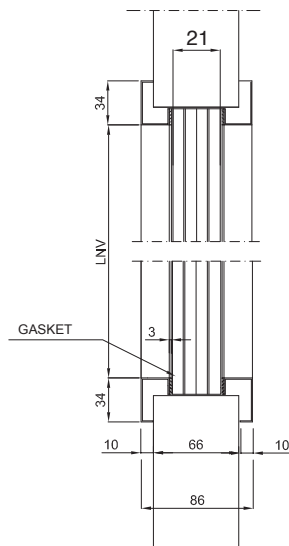

NOVOGLASS, complex glazed door REI 30-60 (also without horizontal beam)