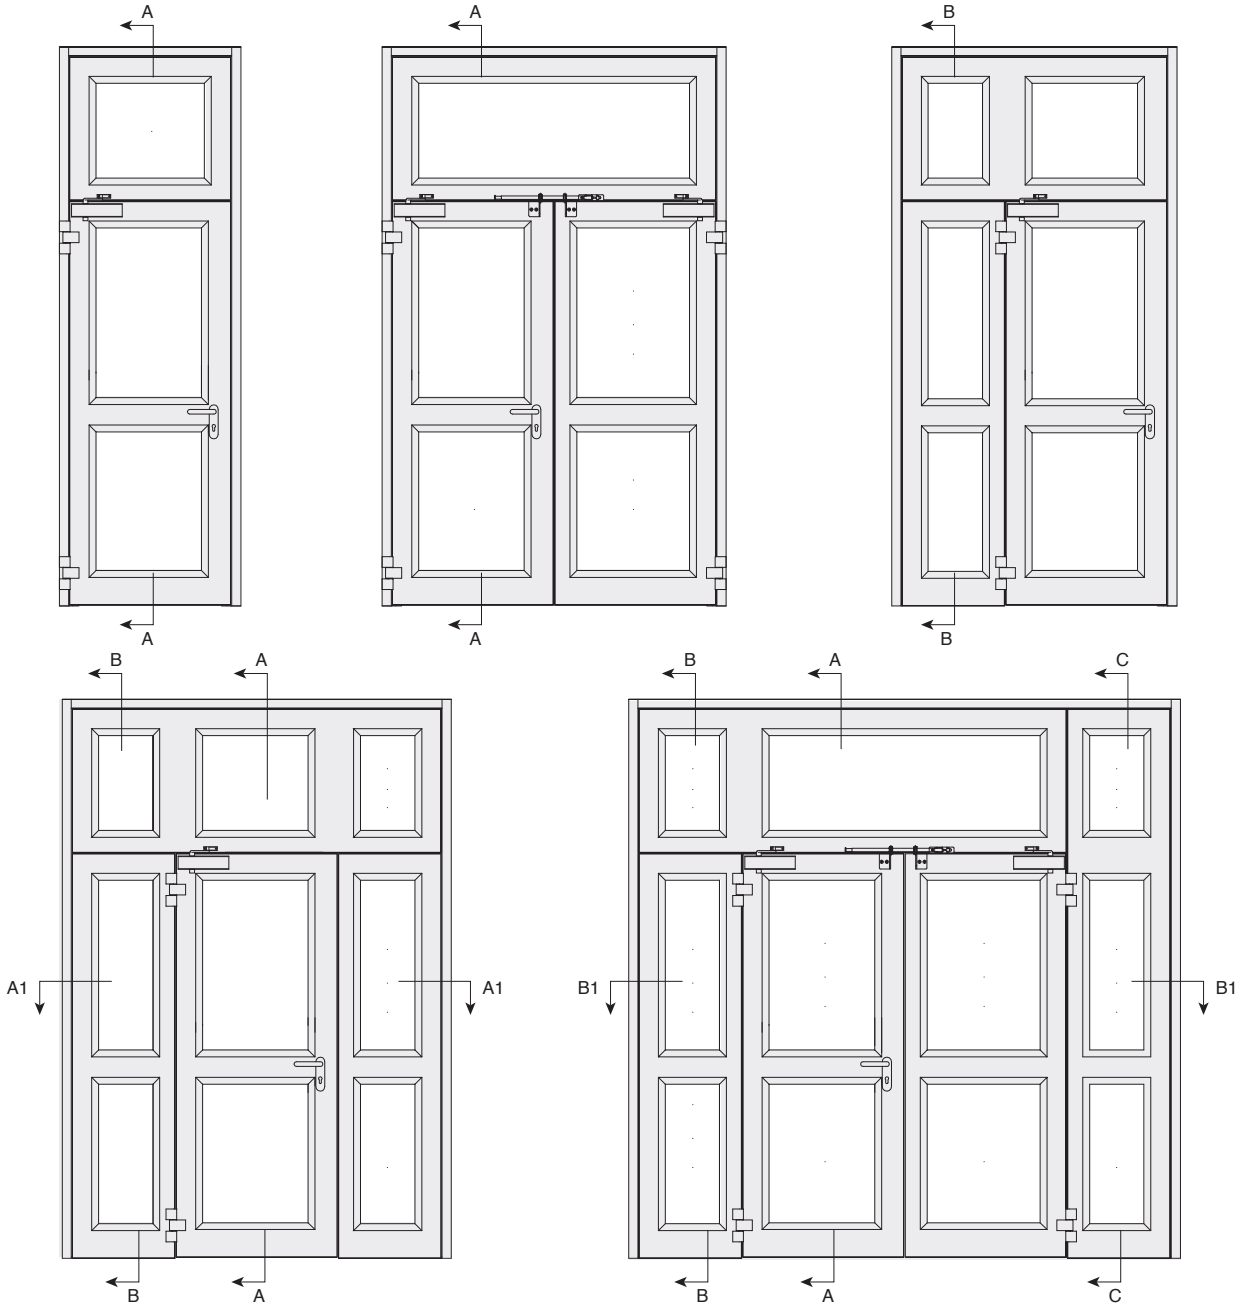

sec. A

sec. C

NOVOGLASS, complex glazed door REI 30-60 (also without horizontal beam)

REI 30

REI 60